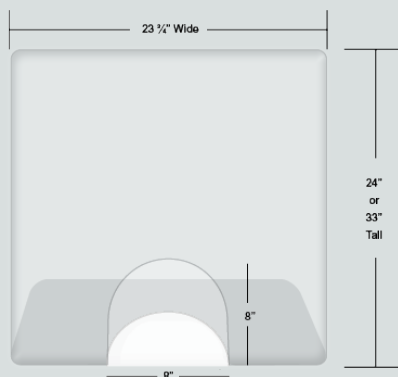

	Description	Hole Size	Options	Price	Delivery Cost	Shipping Cost
1.	23 3/4" wide x 24" tall w/ a 12" leg	8" x 8"	With Hole	\$129.95	\$65	\$75
2.	23 3/4" wide x 24" tall w/ a 12" leg	No Hole	No Hole	\$119.95	\$65	\$75
3.	23 3/4" wide x 33" tall w/ a 14" leg	8" x 8"	With Hole	\$139.95	\$65	\$75
4.	23 3/4" wide x 33" tall w/ a 14" leg	No Hole	No Hole	\$129.95	\$65	\$75