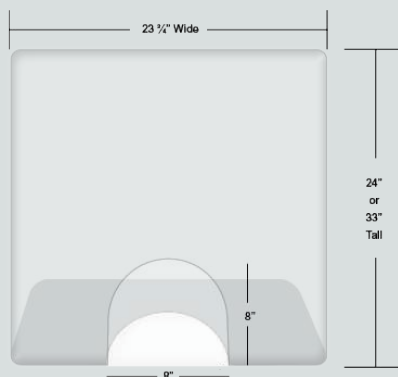

	Description	Hole Size	Options	Price	Delivery Cost	Shipping Cost
1.	23 3/4" wide x 24" tall w/ a 12" leg	8" x 8"	With Hole	\$129.95	\$65	\$75
2.	23 3/4" wide x 24" tall w/ a 12" leg	No Hole	No Hole	\$119.95	\$65	\$75
3.	23 3/4" wide x 33" tall w/ a 14" leg	8" x 8"	With Hole	\$139.95	\$65	\$75
4.	23 3/4" wide x 33" tall w/ a 14" leg	No Hole	No Hole	\$129.95	\$65	\$75